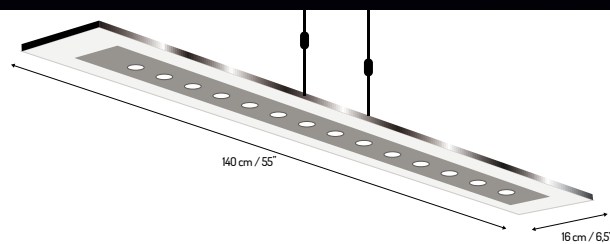

Characteristics:

- Operates with a 200 - 240 Volt transformer and a group section switch.
- SEC 12 - 35 V 700 mA
- Net weight: 10 kg
- Material: glass & metal, satin nickel finish.

The transformer and LED switch are certified EC/VDE

Dimensions: 16 cm wide / 140 cm long. The light can be positioned at a distance between 70 and 115 cm (27.5" and 45" 1/4) from the ceiling.

Fusion LED system

With this light and contemporary pendant lamp, the Fusion LED system allows you to create two atmospheres. During meals, the 7 white LED create a pleasantly intimate ceiling lamp environment for your guests. In play mode, a stronger light will illuminate the entire table. Using 14 long-life LED. Economical and environmentally-friendly.

Consumption: 42 Watts
Intensity: 1050 Lumens
Light colour: 5010 Kelvin