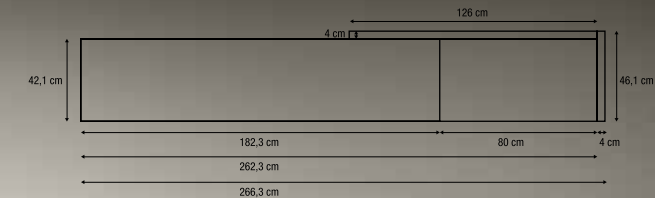

Fusion Sideboard

The new series of FusionTables' sideboards offers two styles and two lengths for a piece of furniture designed in the "Fusion" spirit of pure lines associated with the very wood variety of the Fusion tables. This modern modular concept includes a storage element in high quality satin or gloss lacquered white or black wood. It is fitted with 3 or 4 doors* without handles. More than a piece of storage furniture, the sideboard also enables the table tops of the Fusion table to be kept in a safe place during your billiard games. The asymmetrical geometric arrangement of the doors adds an artistic and original touch to your interior.

Main features: 2.21 m to 2.66 m (87" to 104" 3/4) long flexible concept, perfectly matched wood colours between the Fusion table and the sideboard. The doors without handles open simply by pressing on them. Pre-assembled storage unit for quick assembly in just 6 steps.

* The 4-door model includes a drawer.