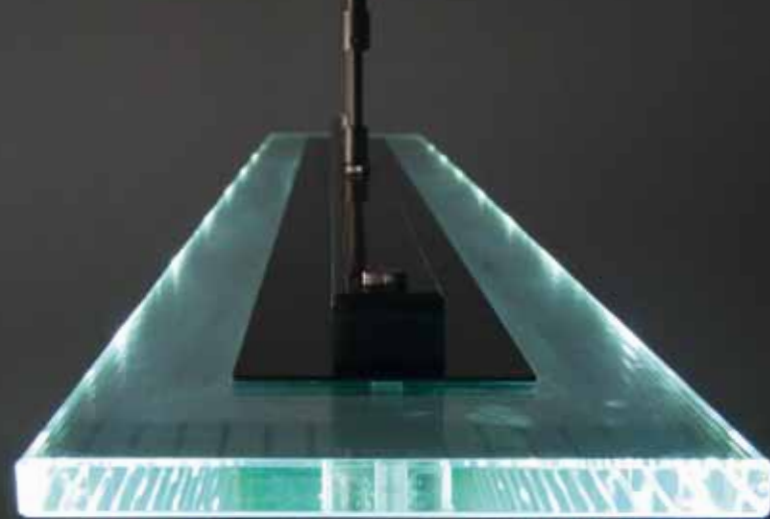

Characteristics:

- Operates with a 200 - 240 Volt transformer and a group section switch.
- SEC 12 - 35 V 700 mA
- Net weight: 10 kg
- Material: glass & metal, satin nickel finish.

The transformer and LED switch are certified EC/VDE

Dimensions: 16 cm wide / 140 cm long. The light can be positioned at a distance between 70 and 115 cm (27.5" and 45" 1/4) from the ceiling.

Fusion LED system

With this light and contemporary pendant lamp, the Fusion LED system allows you to create two atmospheres. During meals, the 7 white LED create a pleasantly intimate ceiling lamp environment for your guests. In play mode, a stronger light will illuminate the entire table. Using 14 long-life LED. Economical and environmentally-friendly.

Consumption: 42 Watts
Intensity: 1050 Lumens
Light colour: 5010 Kelvin