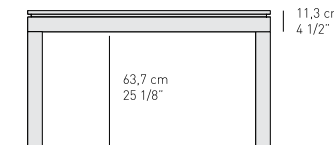

The generous width of the Fusion table offers you the opportunity to set a table of rare elegance and will be very practical and comfortable for your receptions.

230L x 134W x 75H cm  
90 1/2" L x 52 3/4" W x 29 1/2" H