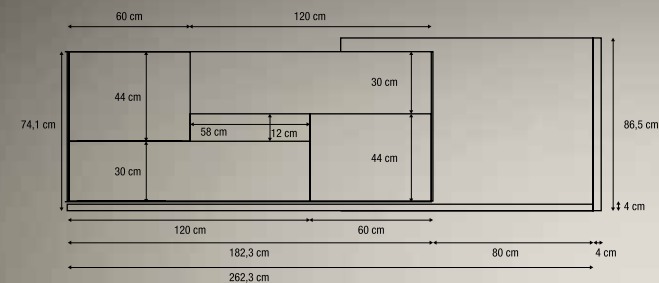

Fusion Sideboard

The new series of FusionTables' sideboards offers two styles and two lengths for a piece of furniture designed in the "Fusion" spirit of pure lines associated with the very wood variety of the Fusion tables. This modern modular concept includes a storage element in high quality satin or gloss lacquered white or black wood. It is fitted with 3 or 4 doors* without handles. More than a piece of storage furniture, the sideboard also enables the table tops of the Fusion table to be kept in a safe place during your billiard games. The asymmetrical geometric arrangement of the doors adds an artistic and original touch to your interior.

Main features: 2.21 m to 2.66 m (87" to 104" 3/4) long flexible concept, perfectly matched wood colours between the Fusion table and the sideboard. The doors without handles open simply by pressing on them. Pre-assembled storage unit for quick assembly in just 6 steps.

* The 4-door model includes a drawer.