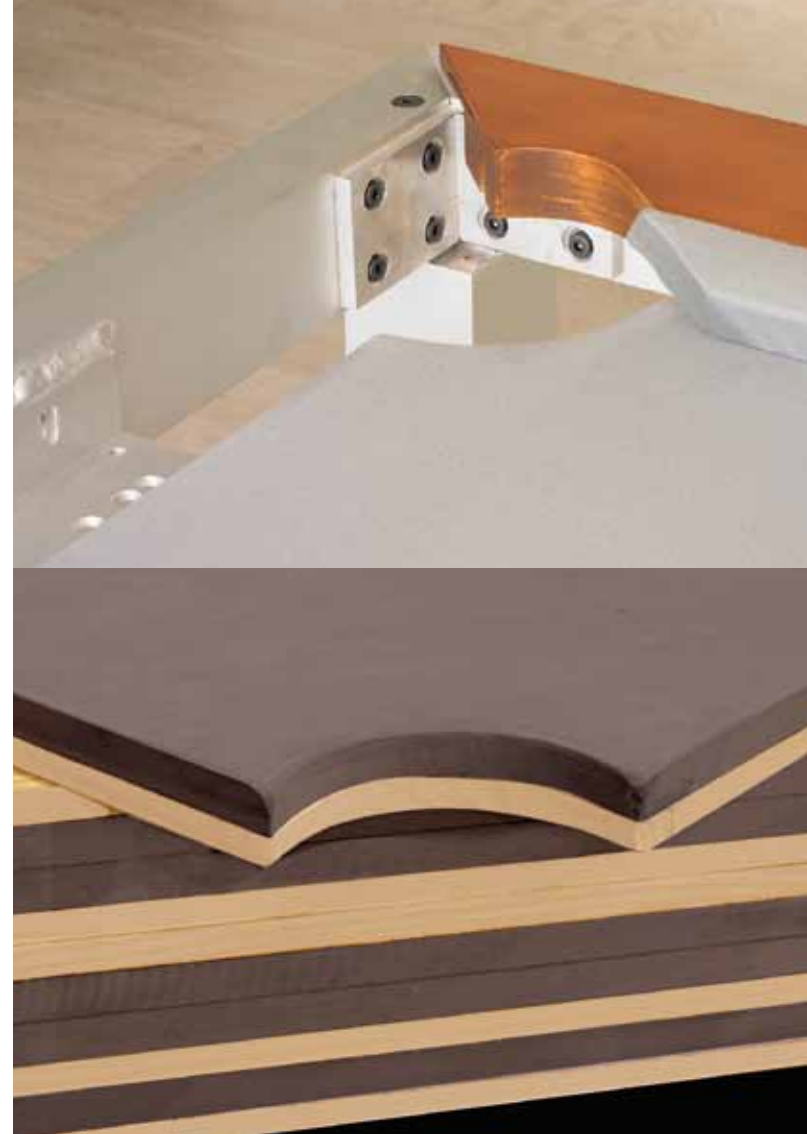

A one piece slate

The Fusion table is delivered with a 3/4" / 19 mm high precision cut natural slate. Already covered with cloth, this 1-pce mono-bed slate on Fusion's rigid Space-Frame avoids all adjustment problems common with the usual 3-pce slate surfaces.